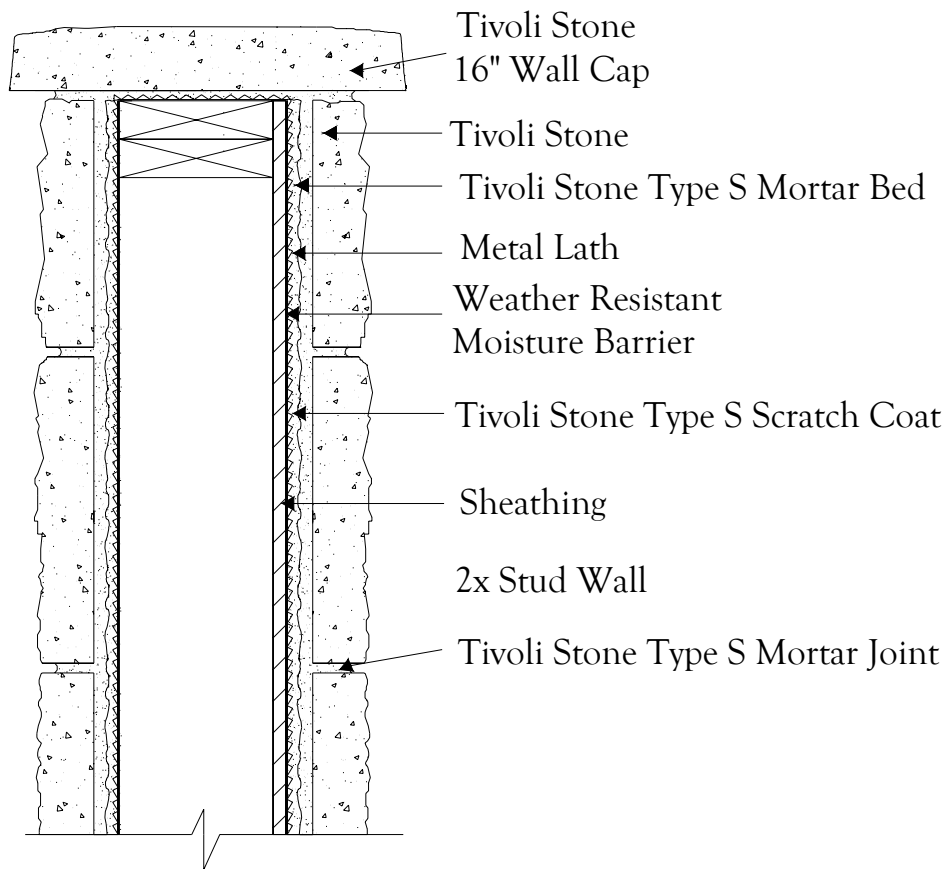

Manufactured Stone Veneer

Tivoli Stone Parapet detail over  
Sheathing over Wood Studs - 16" Wall Cap

**Volterra Architectural Products, L.L.C.**

1912 North 22nd Avenue

Phoenix, AZ 85009

Phone: (602) 258-7373 • Fax: (602) 258-7414