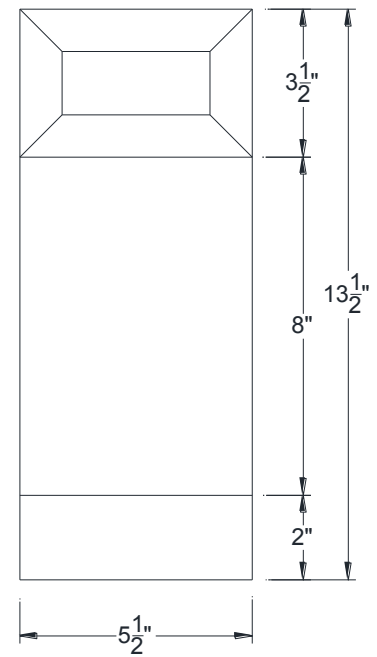

SIDE VIEW

FRONT VIEW

Category: Bracket • Texture: Doug Fir • Product: HDF - High Density Foam

Volterra Architectural Products LLC - 1902 North 22nd Avenue - Phoenix, AZ 85009

www.volterraproducts.com