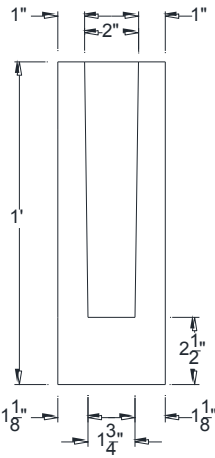

**SIDE VIEW**

**BACK VIEW**

**FRONT VIEW**

Category: Corbel • Texture: Doug Fir • Product: HDF - High Density Foam • Note: Open Top