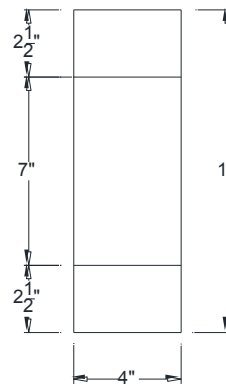

**SIDE VIEW**

**BACK VIEW**

**FRONT VIEW**

Category: Corbel • Texture: Doug Fir • Product: HDF - High Density Foam • Note: Open Top