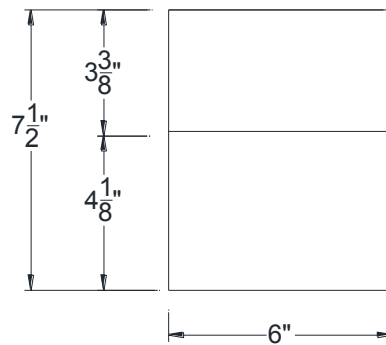

SIDE VIEW

BACK VIEW

FRONT VIEW

Category: Corbel • Texture: Doug Fir • Product: HDF - High Density Foam • Note: Open Top