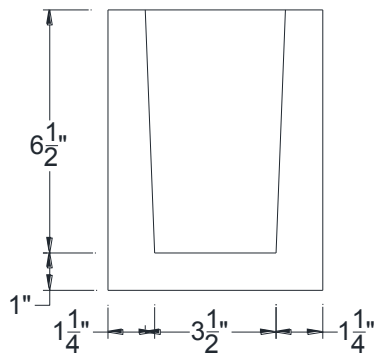

SIDE VIEW

BACK VIEW

FRONT VIEW

Category: Corbel • Texture: Doug Fir • Product: HDF - High Density Foam • Note: Open Top