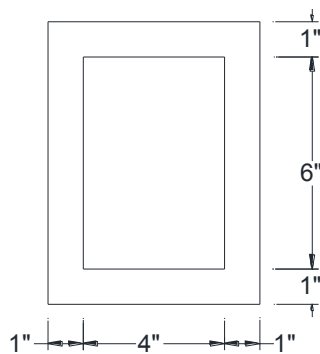

SIDE VIEW

BACK VIEW

FRONT VIEW

Category: Corbel • Texture: Doug Fir • Product: HDF - High Density Foam • Note: Textured Top