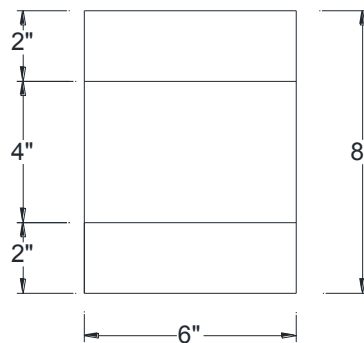

SIDE VIEW

BACK VIEW

FRONT VIEW

Category: Corbel • Texture: Doug Fir • Product: HDF - High Density Foam • Note: Textured Top