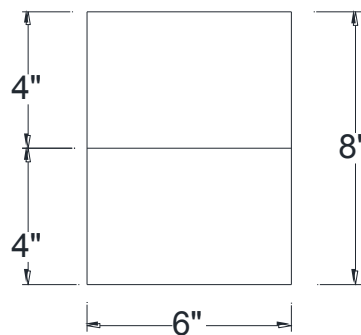

SIDE VIEW

BACK VIEW

FRONT VIEW

Category: Corbel • Texture: Doug Fir • Product: HDF - High Density Foam • Note: Textured Top