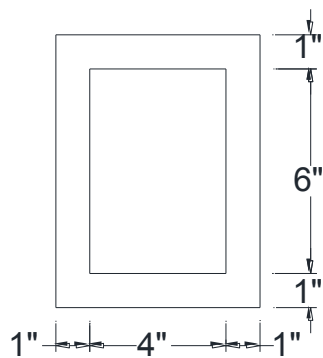

SIDE VIEW

BACK VIEW

FRONT VIEW

Category: Corbel • Texture: Doug Fir • Product: HDF - High Density Foam • Note: Textured Top