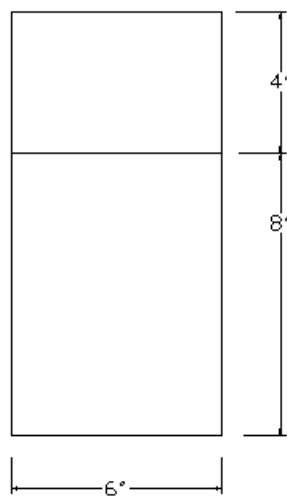

SIDE VIEW

FRONT VIEW

BACK VIEW

Category: Corbel • Texture: Doug Fir • Product: HDF—High Density Foam