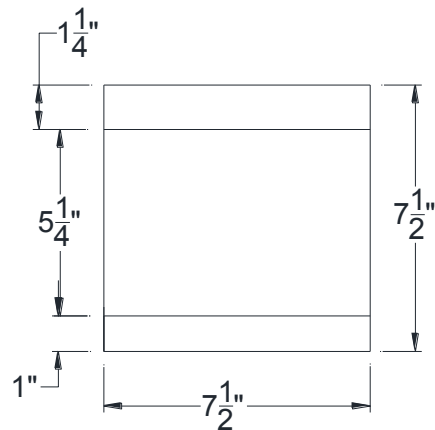

SIDE VIEW

BACK VIEW

FRONT VIEW

Category: Corbel • Texture: Doug Fir • Product: HDF - High Density Foam • Note: Textured Top