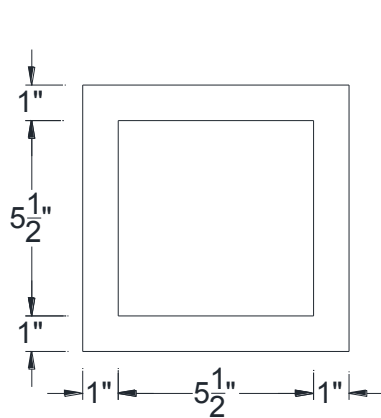

SIDE VIEW

BACK VIEW

FRONT VIEW

Category: Corbel • Texture: Doug Fir • Product: HDF - High Density Foam • Note: Textured Top