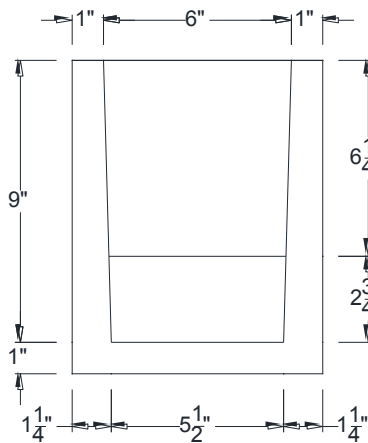

SIDE VIEW

BACK VIEW

FRONT VIEW

Category: Corbel • Texture: Doug Fir • Product: HDF - High Density Foam • Note: Open Top