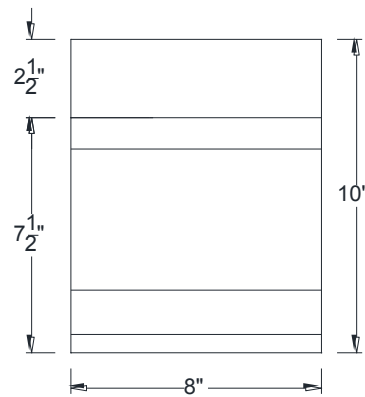

SIDE VIEW

BACK VIEW

FRONT VIEW

Category: Corbel • Texture: Doug Fir • Product: HDF - High Density Foam • Note: Open Top