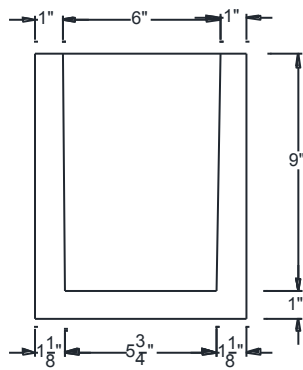

SIDE VIEW

BACK VIEW

FRONT VIEW

Category: Corbel • Texture: Doug Fir • Product: HDF—High Density Foam