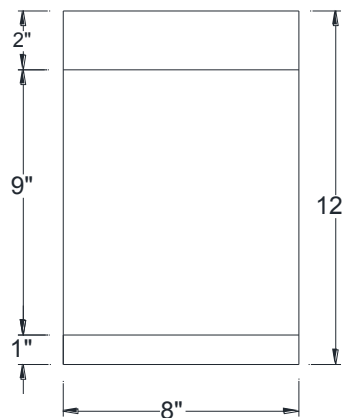

SIDE VIEW

BACK VIEW

FRONT VIEW

Category: Corbel • Texture: Doug Fir • Product: HDF - High Density Foam • Note: Smooth Top