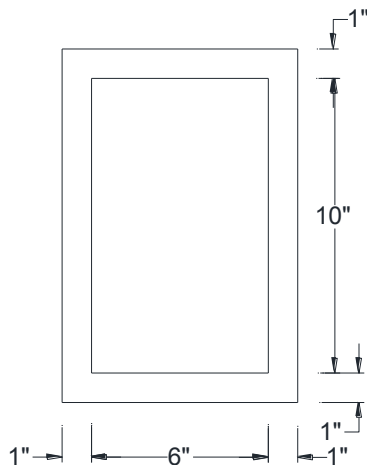

SIDE VIEW

BACK VIEW

FRONT VIEW

Category: Corbel • Texture: Doug Fir • Product: HDF - High Density Foam • Note: Smooth Top