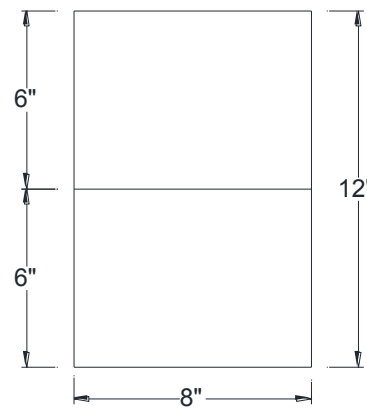

**SIDE VIEW**

**BACK VIEW**

**FRONT VIEW**

**Category: Corbel • Texture: Doug Fir • Product: HDF - High Density Foam • Note: Textured Top**