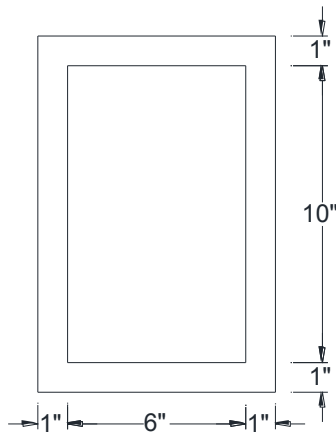

**SIDE VIEW**

**BACK VIEW**

**FRONT VIEW**

**Category: Corbel • Texture: Doug Fir • Product: HDF - High Density Foam • Note: Textured Top**