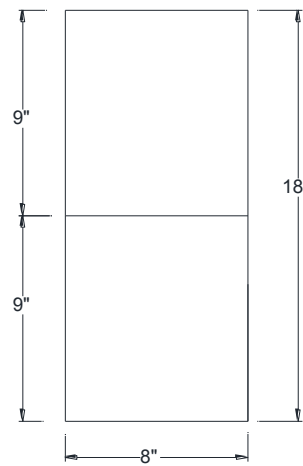

**SIDE VIEW**

**BACK VIEW**

**FRONT VIEW**

**Category: Corbel • Texture: Doug Fir • Product: HDF - High Density Foam • Note: Textured Top**