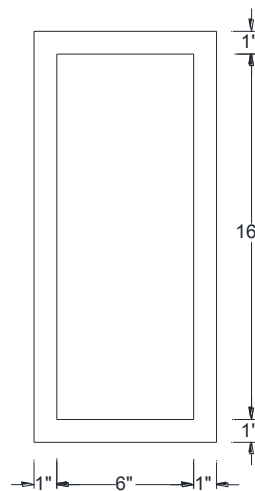

**SIDE VIEW**

**BACK VIEW**

**FRONT VIEW**

**Category: Corbel • Texture: Doug Fir • Product: HDF - High Density Foam • Note: Textured Top**