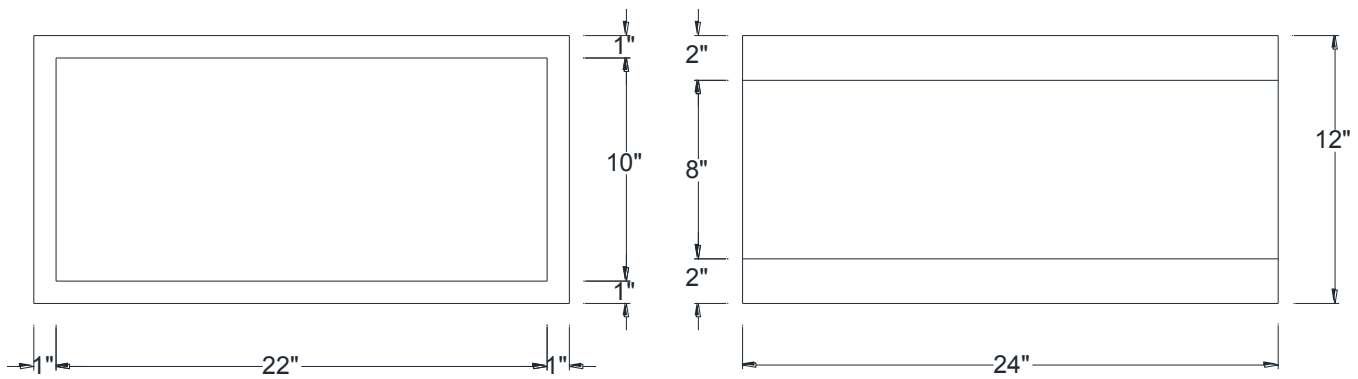

SIDE VIEW

BACK VIEW

FRONT VIEW

Category: Corbel • Texture: Doug Fir • Product: HDF - High Density Foam • Note: Textured Top