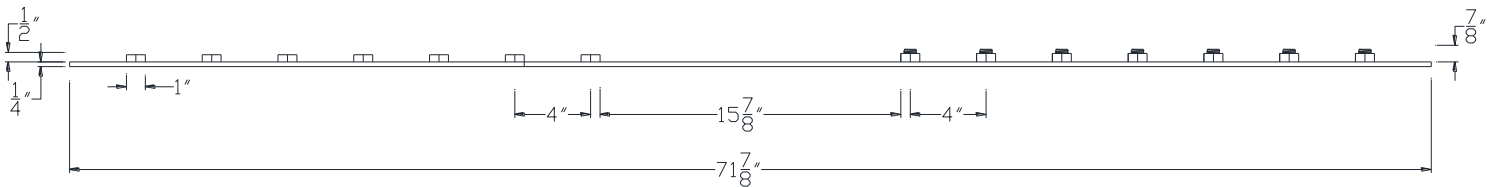

FRONT VIEW

NOTE: PRODUCT COMES LONG - INSTALLER "TRIMS TO FIT"

Category: Beam Accessories • Texture: Black Iron • Product: Volterra Flex • Tolerance: +/- 1/4"

TOP VIEW

SIDE VIEW

NOTE: PRODUCT COMES LONG - INSTALLER "TRIMS TO FIT"

Category: Beam Accessories • Texture: Black Iron • Product: Volterra Flex • Tolerance: +/- 1/4"