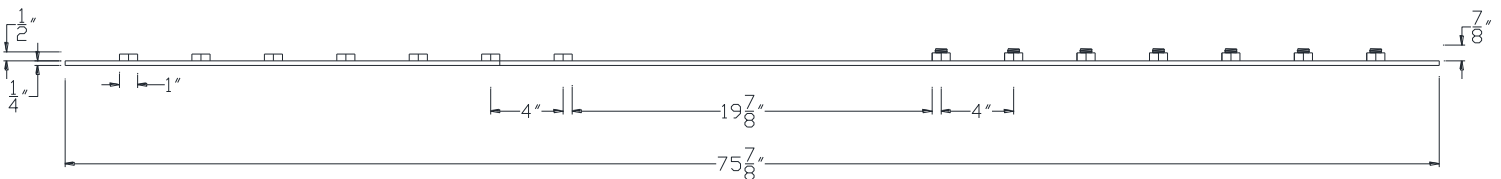

FRONT VIEW

NOTE: PRODUCT COMES LONG - INSTALLER "TRIMS TO FIT"

Category: Beam Accessories • Texture: Black Iron • Product: Volterra Flex • Tolerance: +/- 1/4"

TOP VIEW

SIDE VIEW

NOTE: PRODUCT COMES LONG - INSTALLER "TRIMS TO FIT"

Category: Beam Accessories • Texture: Black Iron • Product: Volterra Flex • Tolerance: +/- 1/4"