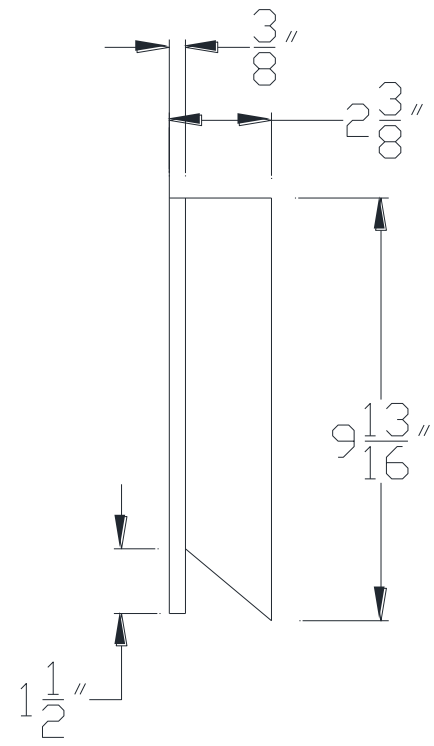

FRONT VIEW

SIDE VIEW

Category: Beam Accessories • Texture: Black Iron • Product: Volterra Flex