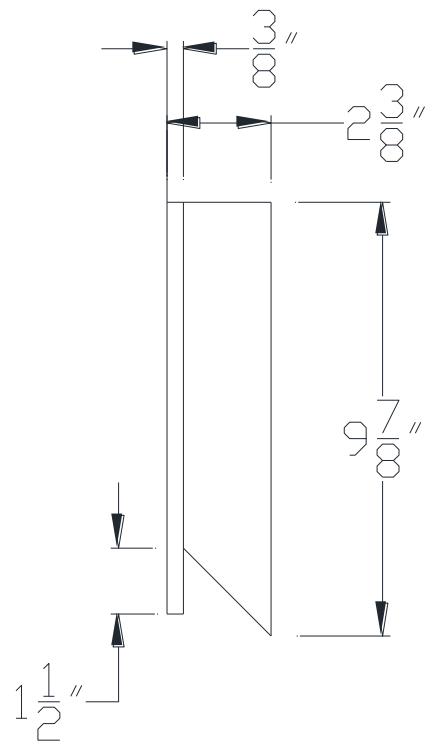

FRONT VIEW

SIDE VIEW

Category: Beam Accessories • Texture: Black Iron • Product: Volterra Flex