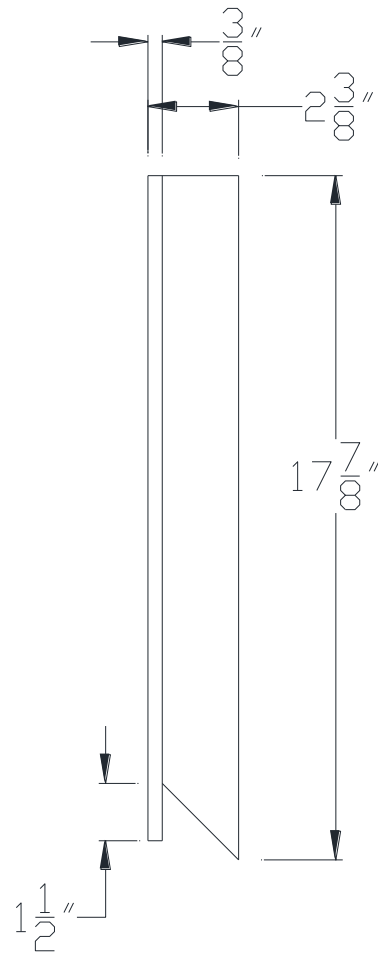

FRONT VIEW

SIDE VIEW

Category: Beam Accessories • Texture: Black Iron • Product: Volterra Flex