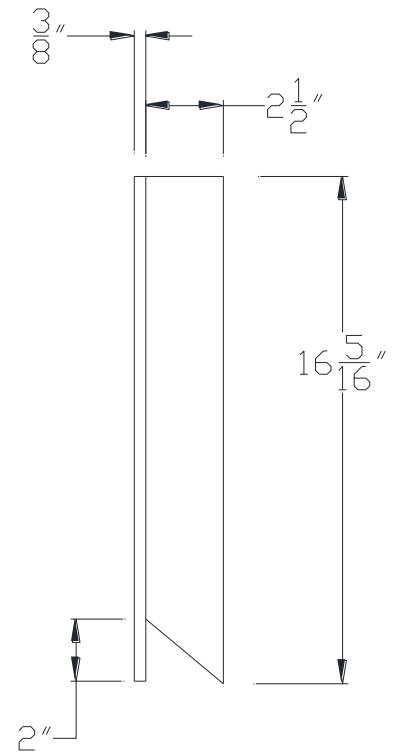

FRONT VIEW

SIDE VIEW

Category: Beam Accessories • Texture: Black Iron • Product: Volterra Flex