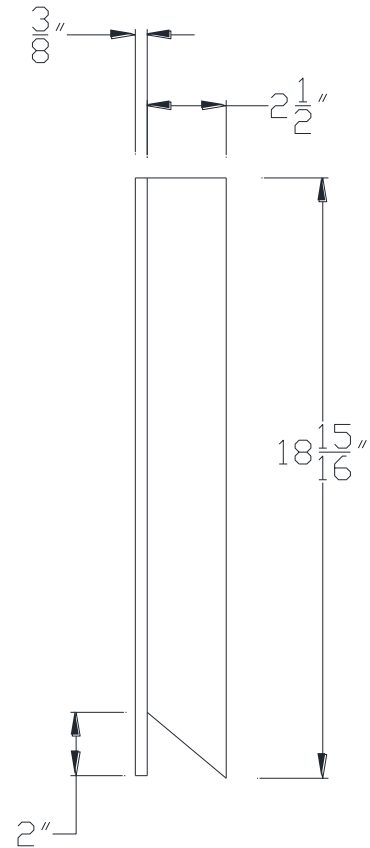

FRONT VIEW

SIDE VIEW

Category: Beam Accessories • Texture: Black Iron • Product: Volterra Flex