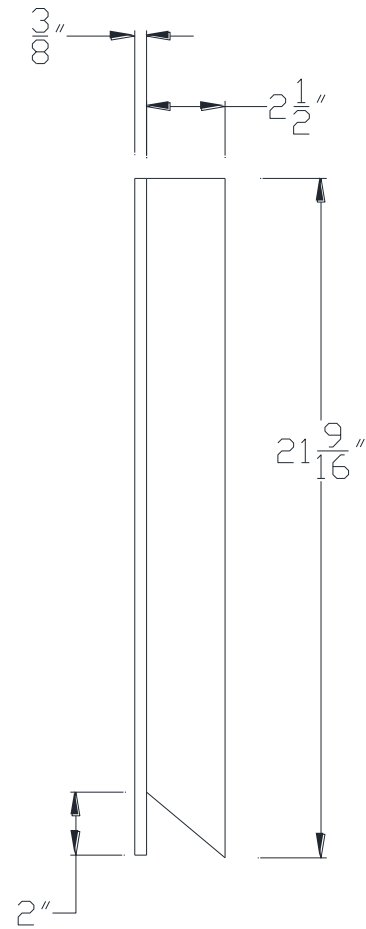

FRONT VIEW

SIDE VIEW

Category: Beam Accessories • Texture: Black Iron • Product: Volterra Flex