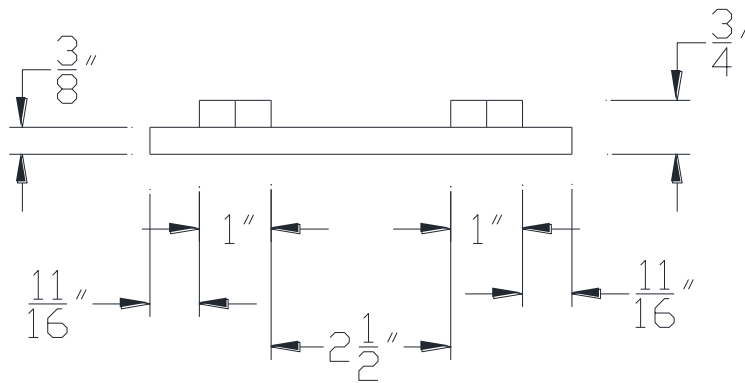

TOP VIEW

SIDE VIEW

Category: Beam Accessories • Texture: Black Iron • Product: Volterra Flex • Tolerance: +/- $\frac{1}{4}$ "