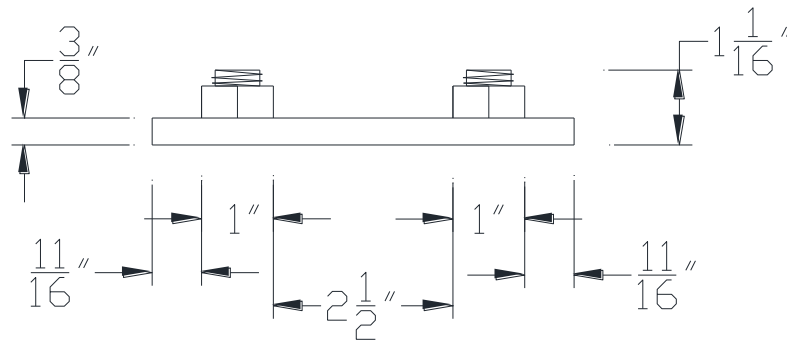

TOP VIEW

SIDE VIEW

Category: Beam Accessories • Texture: Black Iron • Product: Volterra Flex • Tolerance: +/- $\frac{1}{4}$ "