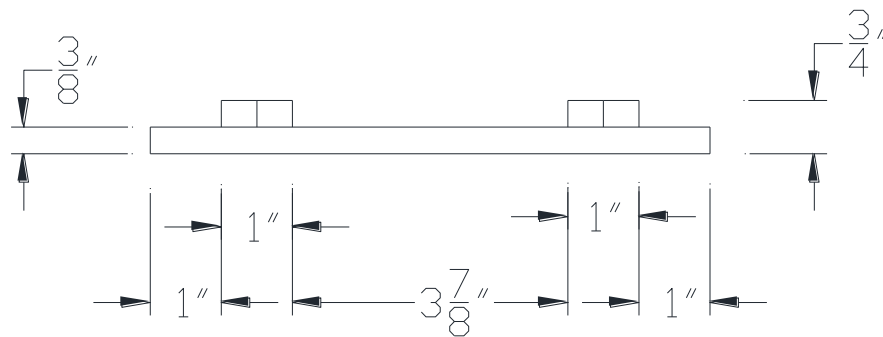

TOP VIEW

SIDE VIEW

Category: Beam Accessories • Texture: Black Iron • Product: Volterra Flex • Tolerance: +/- 1/4"