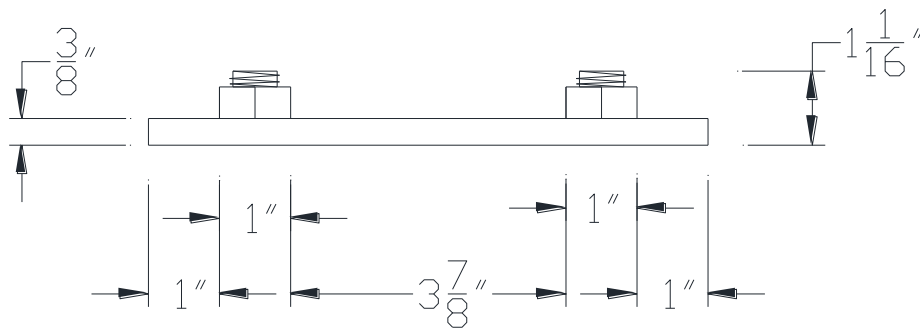

TOP VIEW

SIDE VIEW

Category: Beam Accessories • Texture: Black Iron • Product: Volterra Flex • Tolerance: +/- 1/4"