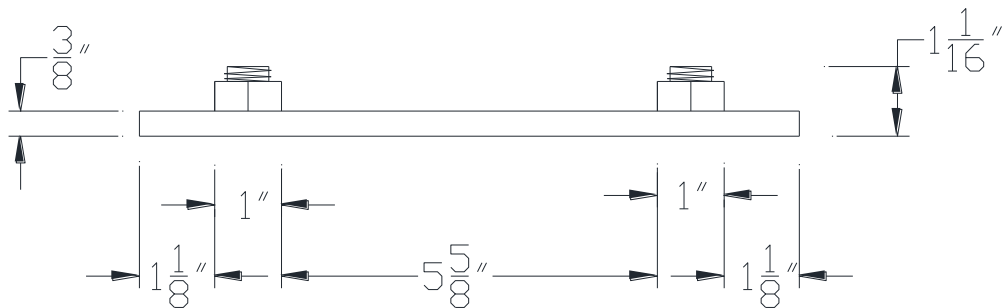

TOP VIEW

SIDE VIEW

Category: Beam Accessories • Texture: Black Iron • Product: Volterra Flex • Tolerance: +/-  $\frac{1}{4}$ "