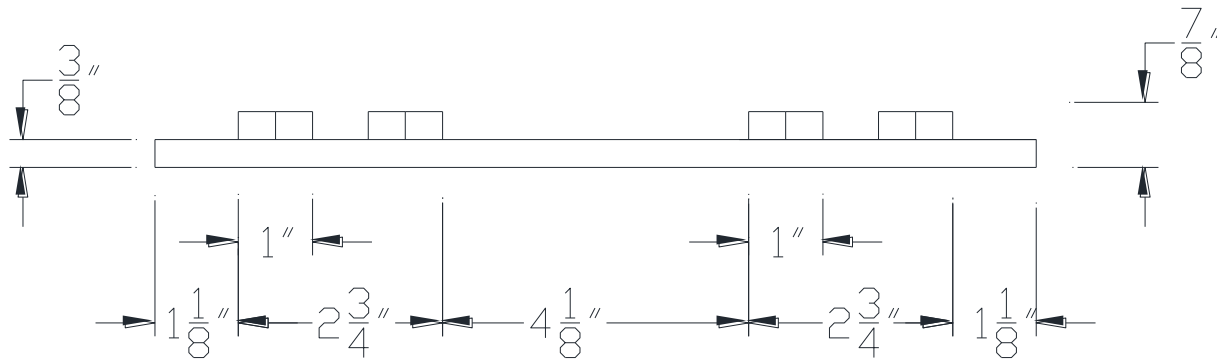

TOP VIEW

SIDE VIEW

Category: Beam Accessories • Texture: Black Iron • Product: Volterra Flex • Tolerance: +/- 1/4"