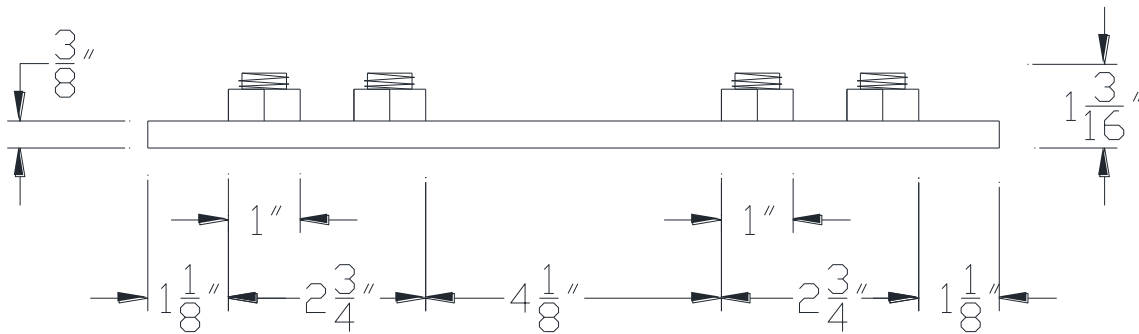

TOP VIEW

SIDE VIEW

Category: Beam Accessories • Texture: Black Iron • Product: Volterra Flex • Tolerance: +/- 1/4"