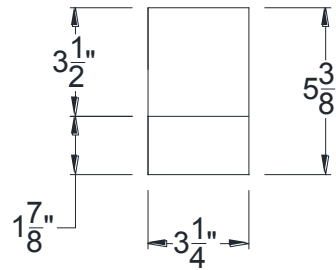

SIDE VIEW

BACK VIEW

FRONT VIEW

Category: Corbel • Texture: Rough Sawn • Product: HDF - High Density Foam • Note: Closed Top

Volterra Architectural Products LLC - 1902 North 22nd Avenue - Phoenix , AZ 85009