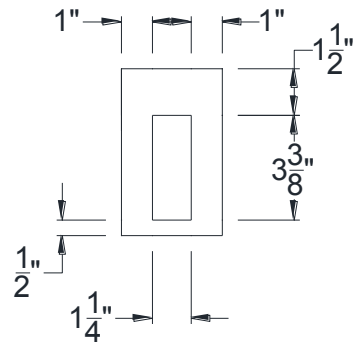

SIDE VIEW

BACK VIEW

FRONT VIEW

Category: Corbel • Texture: Rough Sawn • Product: HDF - High Density Foam • Note: Closed Top

Volterra Architectural Products LLC - 1902 North 22nd Avenue - Phoenix , AZ 85009