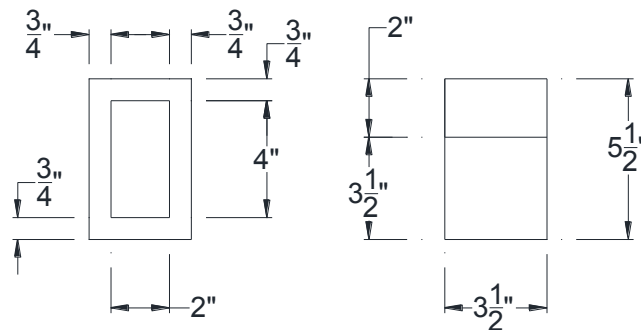

SIDE VIEW

BACK VIEW

FRONT VIEW

Category: Corbel • Texture: Rough Sawn • Product: HDF - High Density Foam • Note: Closed Top

Volterra Architectural Products LLC—1902 North 22nd Avenue -Phoenix , AZ 85009
www.volterraproducts.com