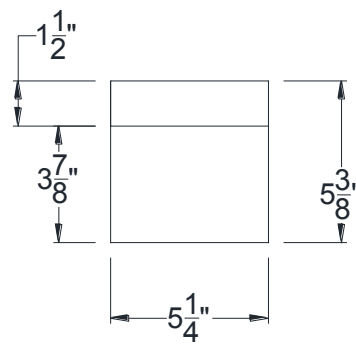

SIDE VIEW

BACK VIEW

FRONT VIEW

Category: Corbel • Texture: Rough Sawn • Product: HDF - High Density Foam • Note: Closed Top

Volterra Architectural Products LLC - 1902 North 22nd Avenue - Phoenix, AZ 85009