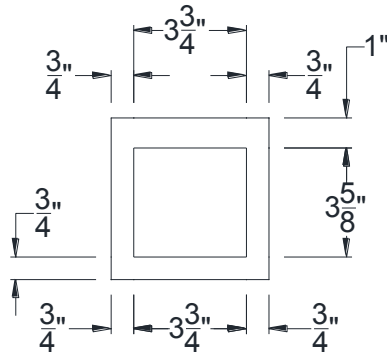

SIDE VIEW

BACK VIEW

FRONT VIEW

Category: Corbel • Texture: Rough Sawn • Product: HDF - High Density Foam • Note: Closed Top

Volterra Architectural Products LLC - 1902 North 22nd Avenue - Phoenix, AZ 85009