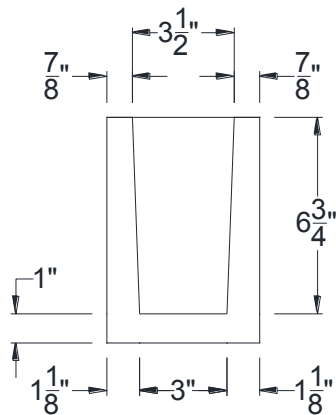

SIDE VIEW

BACK VIEW

FRONT VIEW

Category: Corbel • Texture: Rough Sawn • Product: HDF - High Density Foam • Note: Open Top

Volterra Architectural Products LLC—1902 North 22nd Avenue -Phoenix , AZ 85009  
**www.volterraproducts.com**