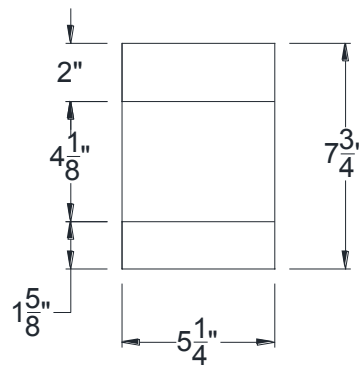

SIDE VIEW

BACK VIEW

FRONT VIEW

Category: Corbel • Texture: Rough Sawn • Product: HDF - High Density Foam • Note: Open Top

Volterra Architectural Products LLC—1902 North 22nd Avenue -Phoenix , AZ 85009  
**www.volterraproducts.com**