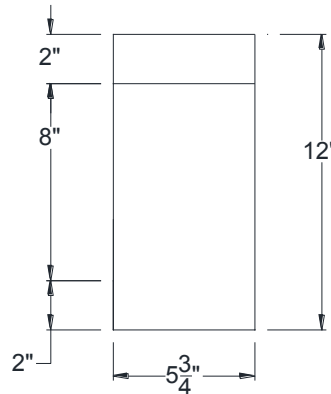

SIDE VIEW

BACK VIEW

FRONT VIEW

Category: Corbel • Texture: Rough Sawn • Product: HDF - High Density Foam • Note: Closed Top

Volterra Architectural Products LLC—1902 North 22nd Avenue -Phoenix , AZ 85009
www.volterraproducts.com