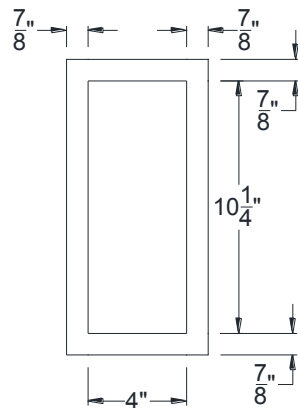

SIDE VIEW

BACK VIEW

FRONT VIEW

Category: Corbel • Texture: Rough Sawn • Product: HDF - High Density Foam • Note: Closed Top

Volterra Architectural Products LLC—1902 North 22nd Avenue -Phoenix , AZ 85009
www.volterraproducts.com