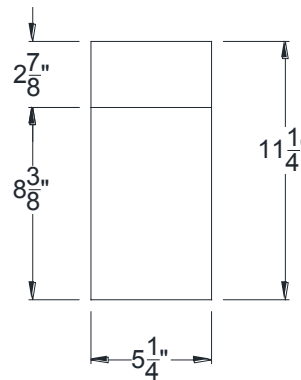

SIDE VIEW

BACK VIEW

FRONT VIEW

Category: Corbel • Texture: Rough Sawn • Product: HDF - High Density Foam • Note: Open Top

Volterra Architectural Products LLC - 1902 North 22nd Avenue - Phoenix , AZ 85009

www.volterraproducts.com