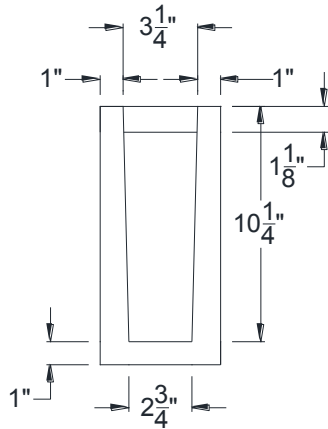

SIDE VIEW

BACK VIEW

FRONT VIEW

Category: Corbel • Texture: Rough Sawn • Product: HDF - High Density Foam • Note: Open Top

Volterra Architectural Products LLC - 1902 North 22nd Avenue - Phoenix , AZ 85009

www.volterraproducts.com