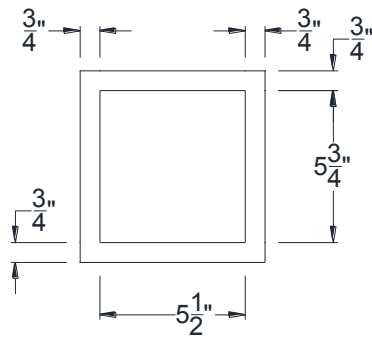

SIDE VIEW

BACK VIEW

FRONT VIEW

Category: Corbel • Texture: Rough Sawn • Product: HDF - High Density Foam • Note: Closed Top

Volterra Architectural Products LLC - 1902 North 22nd Avenue - Phoenix , AZ 85009