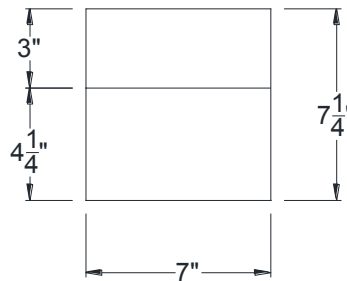

SIDE VIEW

BACK VIEW

FRONT VIEW

Category: Corbel • Texture: Rough Sawn • Product: HDF - High Density Foam • Note: Closed Top

Volterra Architectural Products LLC - 1902 North 22nd Avenue - Phoenix , AZ 85009