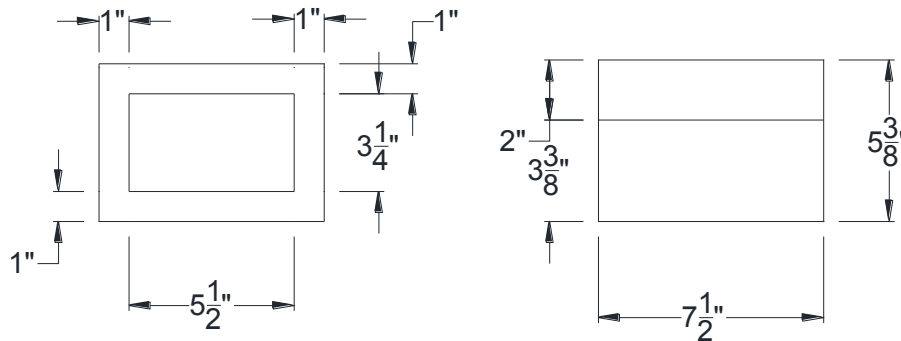

SIDE VIEW

BACK VIEW

FRONT VIEW

Category: Corbel • Texture: Rough Sawn • Product: HDF - High Density Foam • Note: Closed Top

Volterra Architectural Products LLC - 1902 North 22nd Avenue - Phoenix , AZ 85009