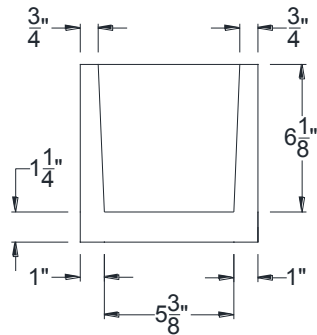

SIDE VIEW

BACK VIEW

FRONT VIEW

Category: Corbel • Texture: Rough Sawn • Product: HDF - High Density Foam • Note: Open Top

Volterra Architectural Products LLC - 1902 North 22nd Avenue - Phoenix , AZ 85009

[www.volterraproducts.com](http://www.volterraproducts.com)