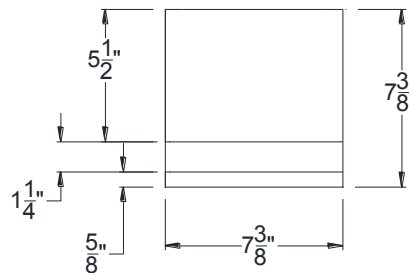

SIDE VIEW

BACK VIEW

FRONT VIEW

Category: Corbel • Texture: Rough Sawn • Product: HDF - High Density Foam • Note: Open Top

Volterra Architectural Products LLC - 1902 North 22nd Avenue - Phoenix , AZ 85009

[www.volterraproducts.com](http://www.volterraproducts.com)