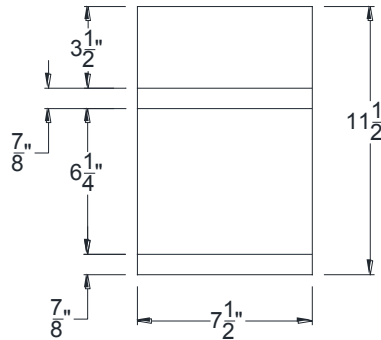

SIDE VIEW

BACK VIEW

FRONT VIEW

Category: Corbel • Texture: Rough Sawn • Product: HDF - High Density Foam • Note: Closed Top

Volterra Architectural Products LLC—1902 North 22nd Avenue -Phoenix , AZ 85009
www.volterraproducts.com