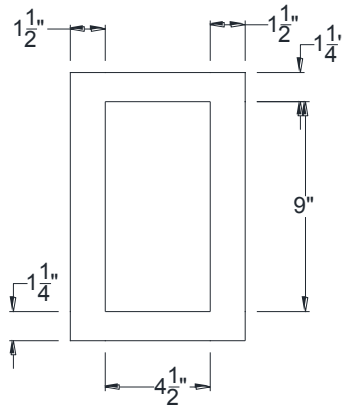

SIDE VIEW

BACK VIEW

FRONT VIEW

Category: Corbel • Texture: Rough Sawn • Product: HDF - High Density Foam • Note: Closed Top

Volterra Architectural Products LLC—1902 North 22nd Avenue -Phoenix , AZ 85009
www.volterraproducts.com