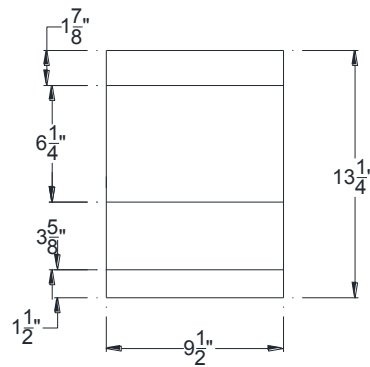

SIDE VIEW

BACK VIEW

FRONT VIEW

Category: Corbel • Texture: Rough Sawn • Product: HDF - High Density Foam • Note: Open Top

Volterra Architectural Products LLC - 1902 North 22nd Avenue - Phoenix , AZ 85009

www.volterraproducts.com