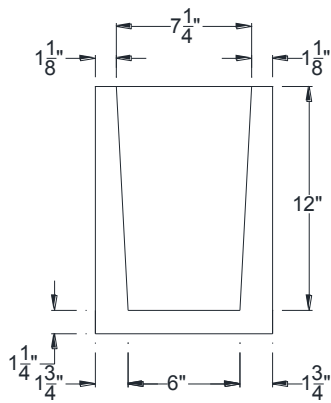

SIDE VIEW

BACK VIEW

FRONT VIEW

Category: Corbel • Texture: Rough Sawn • Product: HDF - High Density Foam • Note: Open Top

Volterra Architectural Products LLC - 1902 North 22nd Avenue - Phoenix , AZ 85009

www.volterraproducts.com