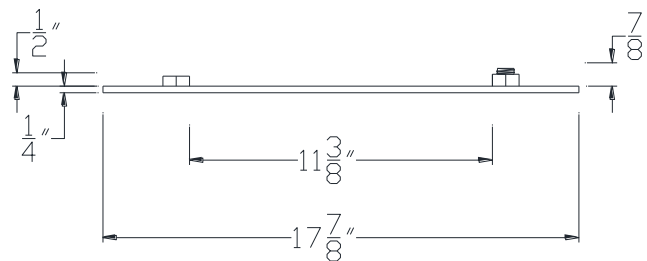

FRONT VIEW

NOTE: PRODUCT COMES LONG - INSTALLER "TRIMS TO FIT"

Category: Beam Accessories • Texture: Black Iron • Product: Volterra Flex • Tolerance: +/- 1/4"

Volterra Architectural Products LLC - 1902 North 22nd Avenue - Phoenix, AZ 85009
www.volterraproducts.com

TOP VIEW

SIDE VIEW

NOTE: PRODUCT COMES LONG - INSTALLER "TRIMS TO FIT"

Category: Beam Accessories • Texture: Black Iron • Product: Volterra Flex • Tolerance: +/- 1/4"