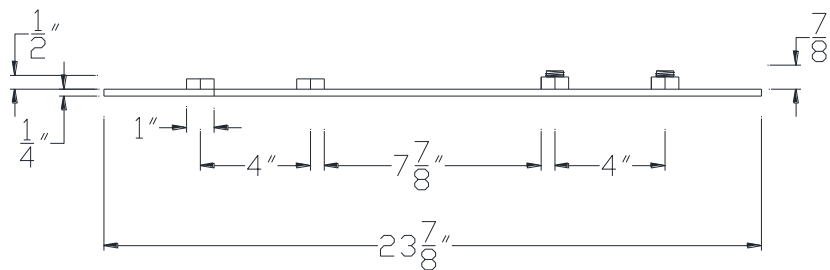

FRONT VIEW

NOTE: PRODUCT COMES LONG - INSTALLER "TRIMS TO FIT"

Category: Beam Accessories • Texture: Black Iron • Product: Volterra Flex • Tolerance: +/-  $\frac{1}{4}$ "

Volterra Architectural Products LLC - 1902 North 22nd Avenue - Phoenix, AZ 85009  
**www.volterraproducts.com**

TOP VIEW

SIDE VIEW

NOTE: PRODUCT COMES LONG - INSTALLER "TRIMS TO FIT"

Category: Beam Accessories • Texture: Black Iron • Product: Volterra Flex • Tolerance: +/- 1/4"