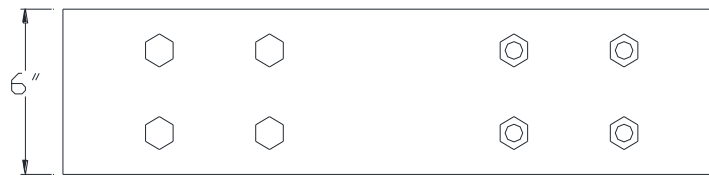

FRONT VIEW

NOTE: PRODUCT COMES LONG - INSTALLER "TRIMS TO FIT"

Category: Beam Accessories • Texture: Black Iron • Product: Volterra Flex • Tolerance: +/-  $\frac{1}{4}$ "

Volterra Architectural Products LLC - 1902 North 22nd Avenue - Phoenix, AZ 85009  
**www.volterraproducts.com**

TOP VIEW

SIDE VIEW

NOTE: PRODUCT COMES LONG - INSTALLER "TRIMS TO FIT"

Category: Beam Accessories • Texture: Black Iron • Product: Volterra Flex • Tolerance: +/- 1/4"