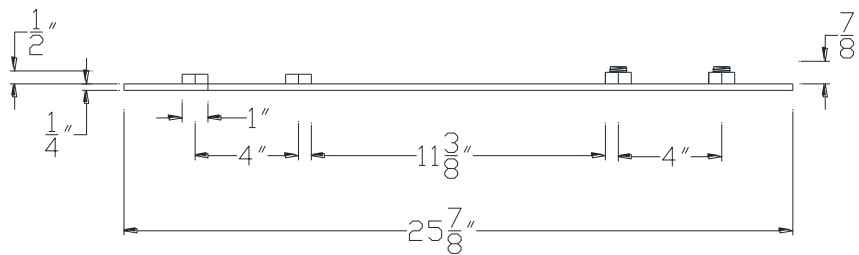

FRONT VIEW

NOTE: PRODUCT COMES LONG - INSTALLER "TRIMS TO FIT"

Category: Beam Accessories • Texture: Black Iron • Product: Volterra Flex • Tolerance: +/- 1/4"

Volterra Architectural Products LLC - 1902 North 22nd Avenue - Phoenix, AZ 85009  
[www.volterraproducts.com](http://www.volterraproducts.com)

TOP VIEW

SIDE VIEW

NOTE: PRODUCT COMES LONG - INSTALLER "TRIMS TO FIT"

Category: Beam Accessories • Texture: Black Iron • Product: Volterra Flex • Tolerance: +/-  $\frac{1}{4}$ "