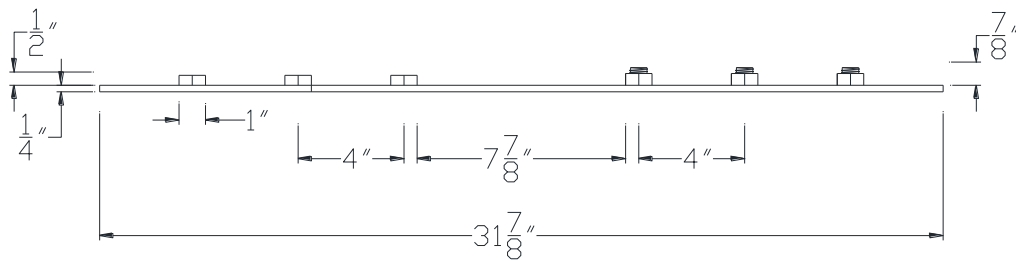

FRONT VIEW

NOTE: PRODUCT COMES LONG - INSTALLER "TRIMS TO FIT"

Category: Beam Accessories • Texture: Black Iron • Product: Volterra Flex • Tolerance: +/- 1/4"

Volterra Architectural Products LLC - 1902 North 22nd Avenue - Phoenix, AZ 85009
www.volterraproducts.com

TOP VIEW

SIDE VIEW

NOTE: PRODUCT COMES LONG - INSTALLER "TRIMS TO FIT"

Category: Beam Accessories • Texture: Black Iron • Product: Volterra Flex • Tolerance: +/- $\frac{1}{4}$ "