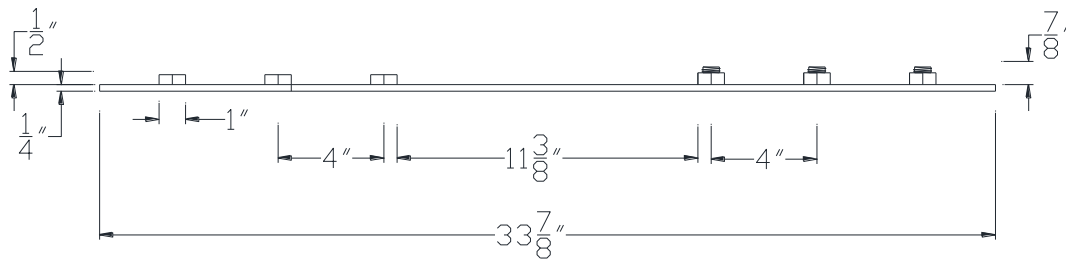

FRONT VIEW

NOTE: PRODUCT COMES LONG - INSTALLER "TRIMS TO FIT"

Category: Beam Accessories • Texture: Black Iron • Product: Volterra Flex • Tolerance: +/- 1/4"

Volterra Architectural Products LLC - 1902 North 22nd Avenue - Phoenix, AZ 85009  
[www.volterraproducts.com](http://www.volterraproducts.com)

TOP VIEW

SIDE VIEW

NOTE: PRODUCT COMES LONG - INSTALLER "TRIMS TO FIT"

Category: Beam Accessories • Texture: Black Iron • Product: Volterra Flex • Tolerance: +/- 1/4"