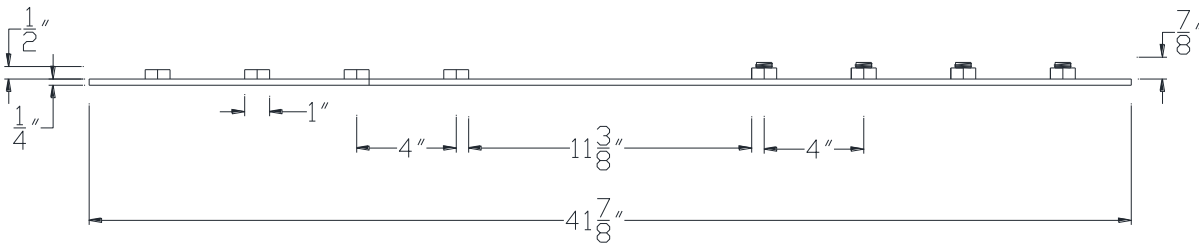

FRONT VIEW

NOTE: PRODUCT COMES LONG - INSTALLER "TRIMS TO FIT"

Category: Beam Accessories • Texture: Black Iron • Product: Volterra Flex • Tolerance: +/- 1/4"

Volterra Architectural Products LLC - 1902 North 22nd Avenue - Phoenix, AZ 85009  
[www.volterraproducts.com](http://www.volterraproducts.com)

TOP VIEW

SIDE VIEW

NOTE: PRODUCT COMES LONG - INSTALLER "TRIMS TO FIT"

Category: Beam Accessories • Texture: Black Iron • Product: Volterra Flex • Tolerance: +/- 1/4"