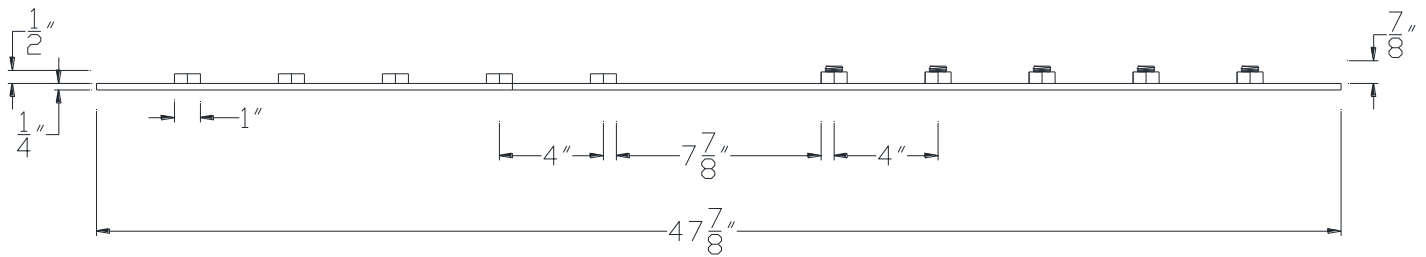

FRONT VIEW

NOTE: PRODUCT COMES LONG - INSTALLER "TRIMS TO FIT"

Category: Beam Accessories • Texture: Black Iron • Product: Volterra Flex • Tolerance: +/- 1/4"

Volterra Architectural Products LLC - 1902 North 22nd Avenue - Phoenix, AZ 85009
www.volterraproducts.com

TOP VIEW

SIDE VIEW

NOTE: PRODUCT COMES LONG - INSTALLER "TRIMS TO FIT"

Category: Beam Accessories • Texture: Black Iron • Product: Volterra Flex • Tolerance: +/- 1/4"