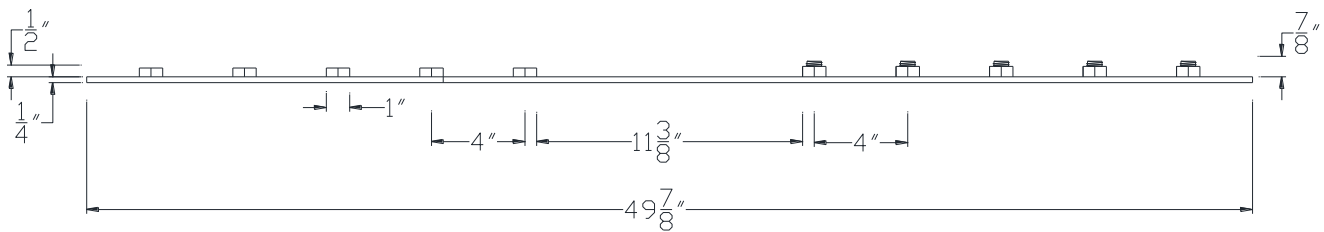

FRONT VIEW

NOTE: PRODUCT COMES LONG - INSTALLER "TRIMS TO FIT"

Category: Beam Accessories • Texture: Black Iron • Product: Volterra Flex • Tolerance: +/- 1/4"

Volterra Architectural Products LLC - 1902 North 22nd Avenue - Phoenix, AZ 85009
www.volterraproducts.com

TOP VIEW

SIDE VIEW

NOTE: PRODUCT COMES LONG - INSTALLER "TRIMS TO FIT"

Category: Beam Accessories • Texture: Black Iron • Product: Volterra Flex • Tolerance: +/- 1/4"