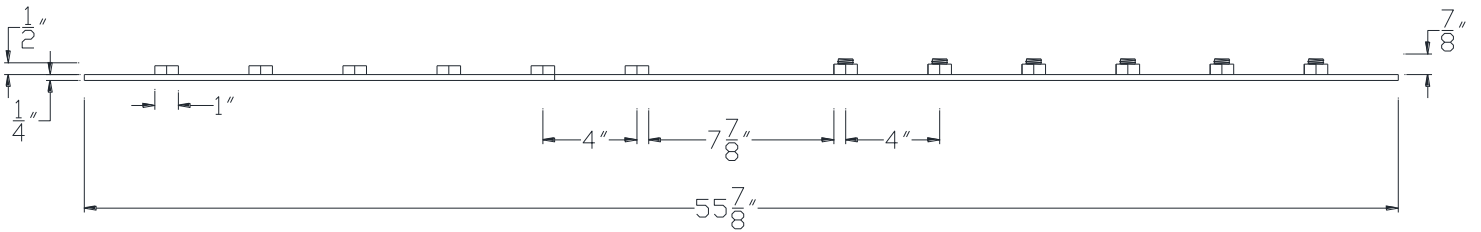

FRONT VIEW

NOTE: PRODUCT COMES LONG - INSTALLER "TRIMS TO FIT"

Category: Beam Accessories • Texture: Black Iron • Product: Volterra Flex • Tolerance: +/- 1/4"

Volterra Architectural Products LLC - 1902 North 22nd Avenue - Phoenix, AZ 85009  
**www.volterraproducts.com**

TOP VIEW

SIDE VIEW

NOTE: PRODUCT COMES LONG - INSTALLER "TRIMS TO FIT"

Category: Beam Accessories • Texture: Black Iron • Product: Volterra Flex • Tolerance: +/- 1/4"