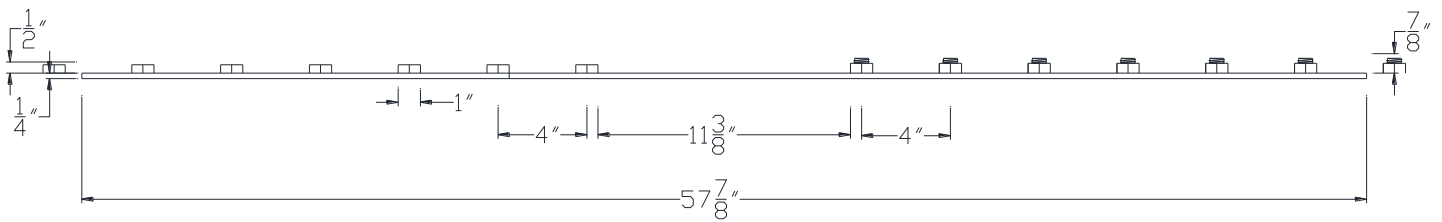

FRONT VIEW

NOTE: PRODUCT COMES LONG - INSTALLER "TRIMS TO FIT"

Category: Beam Accessories • Texture: Black Iron • Product: Volterra Flex • Tolerance: +/- 1/4"

Volterra Architectural Products LLC - 1902 North 22nd Avenue - Phoenix, AZ 85009  
[www.volterraproducts.com](http://www.volterraproducts.com)

TOP VIEW

SIDE VIEW

NOTE: PRODUCT COMES LONG - INSTALLER "TRIMS TO FIT"

Category: Beam Accessories • Texture: Black Iron • Product: Volterra Flex • Tolerance: +/- 1/4"